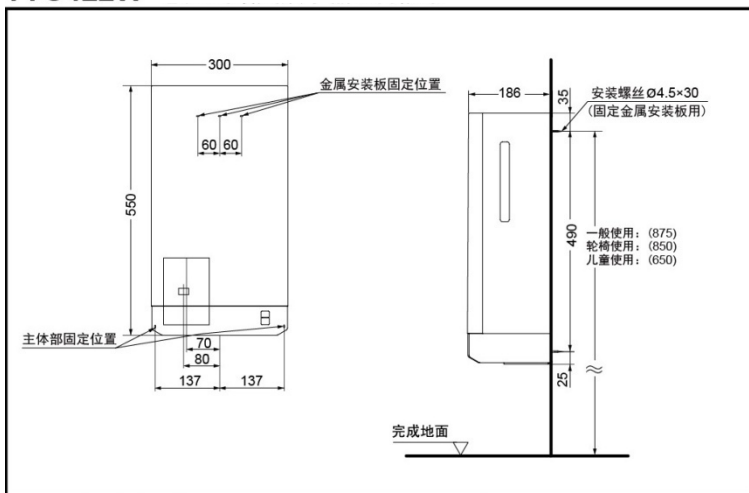

TYC422W

FEATURES

- Double high-speed wind enables a 3~5s drying time.
- Smaller size can fit more complicated installing environment.
- Fashion appearance.
- Reasonable air flow structure design can keep drops from splashing upwards.
- Demountable side shell makes it convenient to clean.

TYC422W Sensing Quick Hand Dryer

*TOTO(CHINA) CO.,LTD. All rights reserve.

SPECIFICS

Size: 300*186*550mm
 Power: 990W(the highest)
 410W(the lowest)
 Drying time: 3 ~ 5s
 Color: white